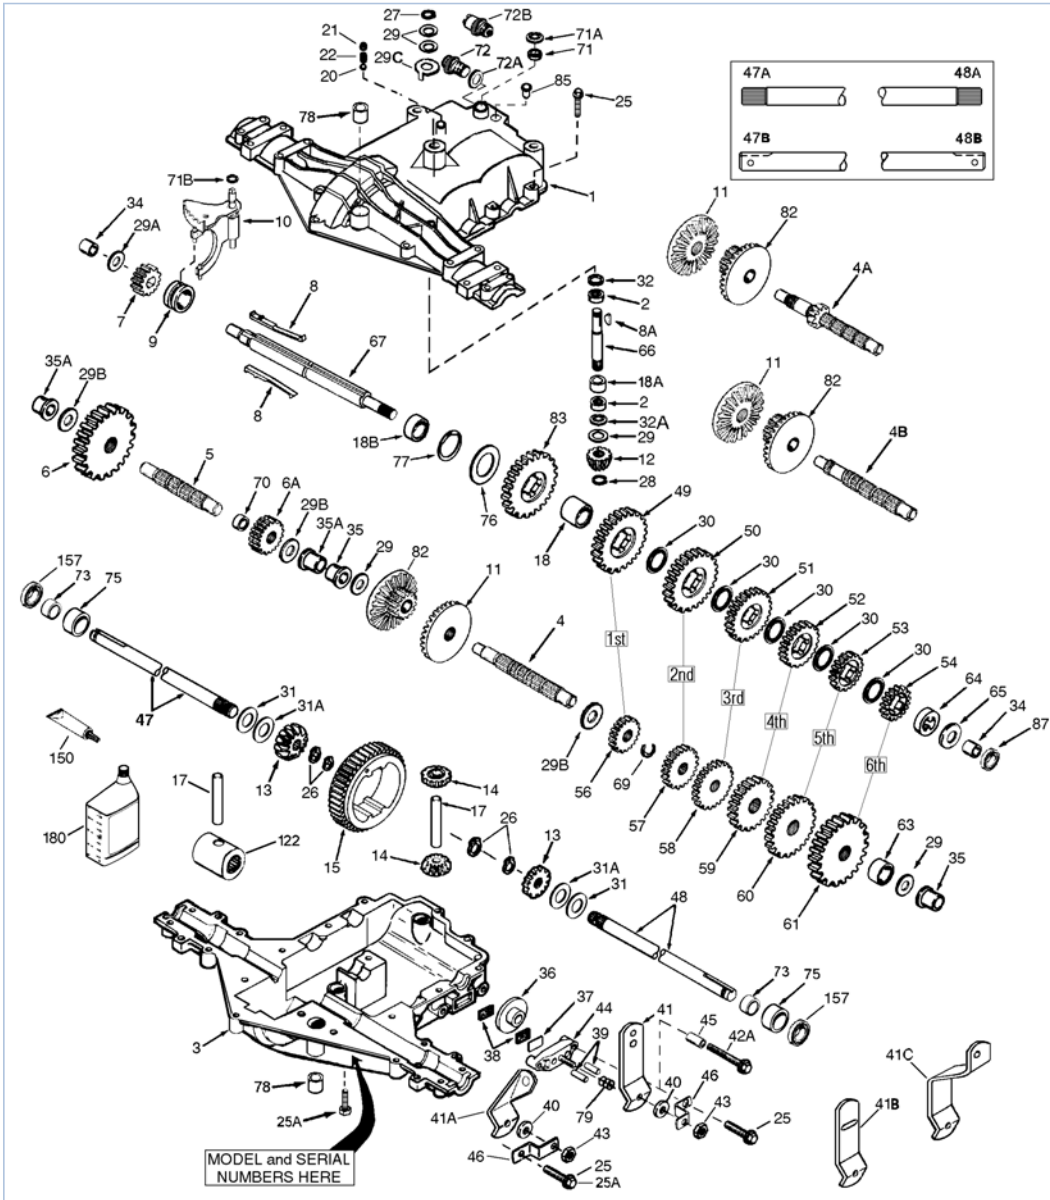

## Part List

mst.2 206-206-545C / Transaxle

REF #	ITEM #	DESCRIPTION	QTY	REMARK
1	772147	Transaxle Cover	1	
2	780086A	Needle Bearing 5/8"	2	
3	770128	Transaxle Case	1	
4	776395	Countershaft	1	
5	776409	Output Shaft	1	
6	778364	Spur Gear (38 teeth)	1	
6A	778369	Spur Gear (15 teeth)	1	
7	778330	Spur Gear (11 teeth)	1	
8	792180	Shift Key	2	
8A	792047	Woodruff Key #9	1	
9	784352	Shift Collar	1	
10	784378	Shift Rod & Fork	1	
11	778334	Bevel Gear (30 teeth)	1	
12	778309	Input Bevel Pinion (13 teeth)	1	
13	778368	Bevel Gear (13 teeth) (Incl. 14)	2	
14	778368	Bevel Pinion (13 teeth) (Incl. 13)	2	
15	778370	Ring Gear (43 teeth)	1	
17	786188	Drive Pin	1	
18	786102	Spacer 1.130 x .695	1	
20	792077A	Ball 5/16" dia	1	
21	792211	Cap Screw 3/8-16 x 3/8"	1	
22	792079	Spring .310 OD x .625 L	1	
25	792073A	Screw 1/4-20 x 1-1/4"	17	
25A	792177	Screw 1/4-20 x 1-3/8"	2	
26	792125	Retaining Ring (pkg of 2)	4	
27	792035	Retaining Ring	1	
28	788040	Retaining Ring	1	
29	780072	Thrust Washer .627 ID x .031W	4	
29A	780160	Thrust Washer .563 ID x .031W	1	
29B	780051	Thrust Washer .762 ID x .031W	3	
29C	780199	Anti-Rotation Washer .632	1	
30	780108	Cup Washer 1.127 ID x .032W	5	
31	780001	Flat Washer .750 ID x .056W	2	Use AsNeeded
31A	780195	Flat Washer .750 ID x .062W	2	
32	788083	Oil Seal 5/8"	1	
34	780194	Bushing .563	2	
35	780193	Flanged Bushing 5/8" ID	2	
35A	780197	Flanged Bushing .751	2	
36	790075	Brake Disk	1	
37	790007	Brake Pad Plate	1	
38	799021	Brake Pad (pkg of 2)	2	
39	786026	Dowel Pin	2	
40	792076A	Flat Washer .312 ID x .059W	1	
41A	790079	Brake Lever	1	
42	792073A	Screw 1/4-20 x 1-1/4"	1	
42A	792085A	Screw 1/4-20 x 2-1/4"	1	
43	792075	Locknut 5/16-24	1	
44	790025	Brake Pad Holder	1	
45	786066	Spacer .2625 x 1.0	1	
46	786086	Brake Lever Bracket	1	
47	774690	Axle (11-15/16" long)	1	
48	774691	Axle (16-1/2" long)	1	
49	778356	Spur Gear (29 teeth)	1	
50	778338	Spur Gear (27 teeth)	1	
51	778354	Spur Gear (23 teeth)	1	